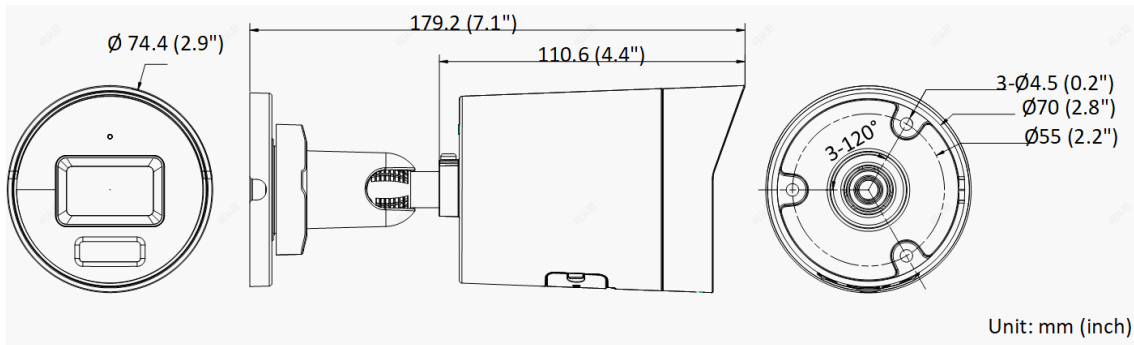

Level	Description
Top-level protection	Hikvision products at this level are equipped for use in areas where professional anti-corrosion protection is a must. Typical application scenarios include coastlines, docks, chemical plants, and more.
Moderate protection	Hikvision products at this level are equipped for use in areas with moderate anti-corrosion demands. Typical application scenarios include coastal areas about 2 kilometers (1.24 miles) away from coastlines, as well as areas affected by acid rain.
No specific protection	Hikvision products at this level are equipped for use in areas where no specific anti-corrosion protection is needed.

▪ **Dimension**