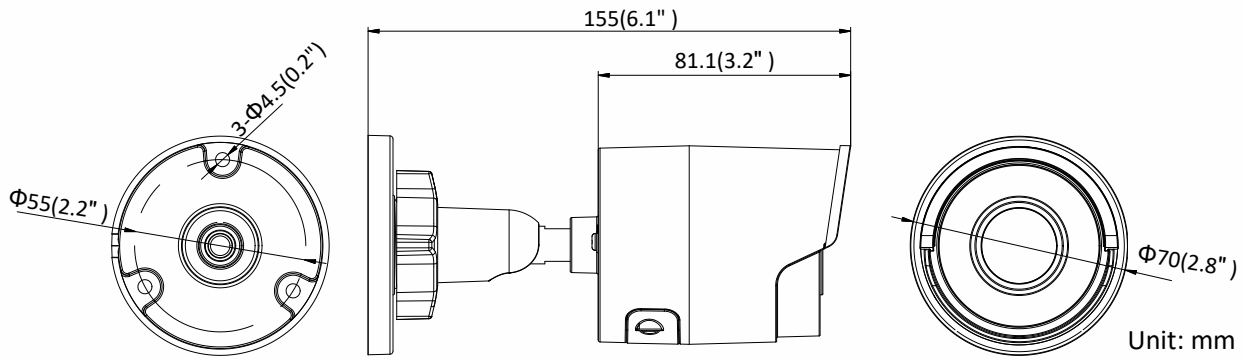

Available Model:

DS-2CD2083G0-I (2.8/4/6/8 mm)

Dimension

Accessory

Distributed by