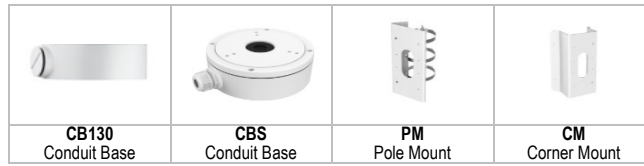

Accessories