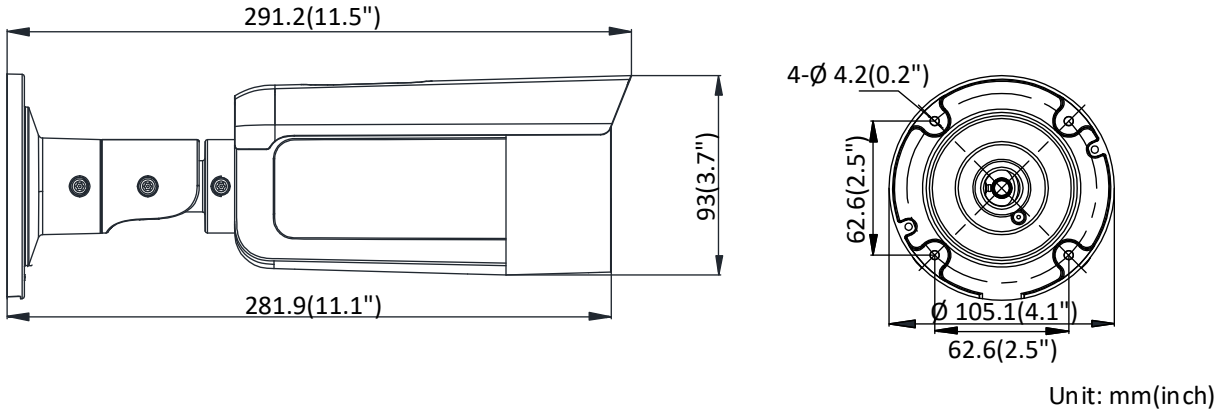

Dimensions

Accessories (Not Included)

CB130 Junction Box	CBS Junction Box	CM Corner Mount	PM Pole Mount