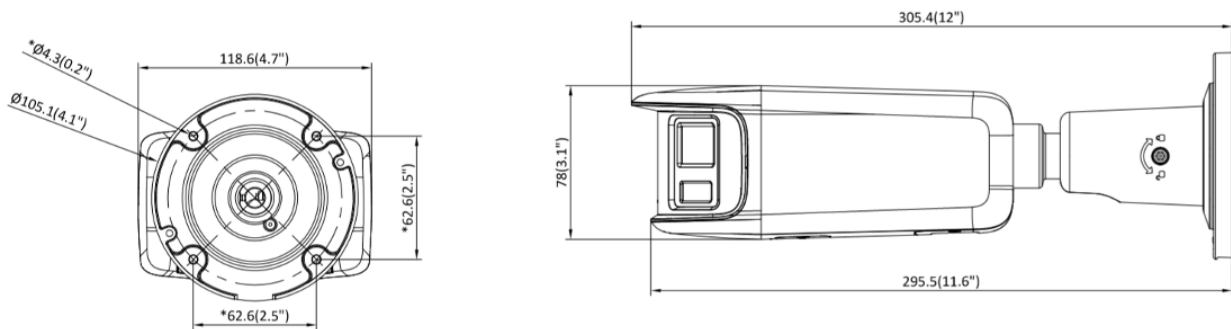

▪ Dimension

Unit: mm (inch)

▪ Accessory

▪ Optional

CB130 Junction Box	CM Corner Mount	PM Pole Mount	CBS Junction Box
			

Distributed by

**HIKVISION®****Headquarters**

No.555 Qianmo Road, Binjiang District,
Hangzhou 310051, China
T +86-571-8807-5998
overseasbusiness@hikvision.com