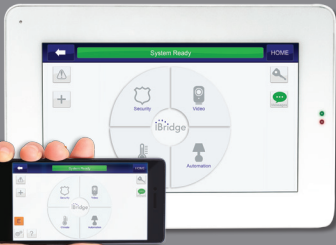

iBridge Touch

7" Color Touchscreen for Security, Video, Smart Home & Business

EASY TO USE
With IoT & Matching App

VIDEO
6-Camera Viewing

SMART AUTOMATION
Enhanced Z-Wave

SECURITY ICONS/KEYPADS
ADT®/Honeywell®, DSC®, Napco

FEATURING:

- All-new intuitive, wall-mounted touchscreen control of security system and/or optional video and smart home or business automation, with Z-Wave® locks, lights, temp & small appliances*
- Brilliant 7-inch high-res color 1024 x 600 TFT capacitive display
- Ultra-responsive, high-speed, quad-core processor
- Choice of hardwired or wireless iBridge Touch™ models, WiFi models with 12V plug-in transformer (supplied)
- Slimline, clean decor-friendly design and GUI; matches new iBridge App
- Built in voice prompts and sounder speaker
- Easy Icon Security Control &/or Matching Conventional Keypad Control of Napco Gemini and other leading brand panels; also arm/disarm control of any panel with a keyswitch input

SECURITY:

- Easy icon one-button control of Arm, Stay, Away etc.
- Also mirrors top brand keypads in conventional keypad mode, supports ADT®/Honeywell®, DSC®, Napco Gemini, etc.
- Can also be used with any brand control panel with keyswitch input for one-button arm/disarm
- Entry/Exit countdown displayed
- Three Emergency buttons
- Quickly and easily bypass zones

VIDEO:

- Multiview on-premises viewing of up to 6 cameras, with easy scroll and finger-spread zoom display
- Choice of iBridge Video™ Cameras (also supports original iSeeVideo Cameras). WAP-free; connectivity via either StarLink Connect® or iBR-ZREMOTE Module
- Video can be added as MMS notifications and event/scene triggers
- Easy camera enrollment