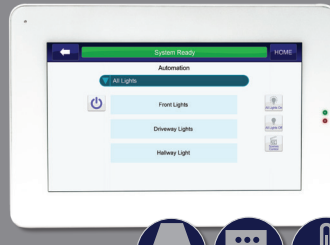

iBridge Touch

7" Color Touchscreen for Security, Video, Smart Home & Business

EASY TO USE
With IoT & Matching App

VIDEO
6-Camera Viewing

SMART AUTOMATION
Enhanced Z-Wave

SECURITY ICONS/KEYPADS
ADT®/Honeywell®, DSC®, Napco

FEATURING:

- All-new intuitive, wall-mounted touchscreen control of security system and/or optional video and smart home or business automation, with Z-Wave® locks, lights, temp & small appliances*
- Brilliant 7-inch high-res color 1024 x 600 TFT capacitive display
- Ultra-responsive, high-speed, quad-core processor
- Choice of hardwired or wireless iBridge Touch™ models, WiFi models with 12V plug-in transformer (supplied)
- Slimline, clean decor-friendly design and GUI; matches new iBridge App
- Built in voice prompts and sounder speaker
- Easy Icon Security Control &/or Matching Conventional Keypad Control of Napco Gemini and other leading brand panels; also arm/disarm control of any panel with a keyswitch input

SECURITY:

- Easy icon one-button control of Arm, Stay, Away etc.
- Also mirrors top brand keypads in conventional keypad mode, supports ADT®/Honeywell®, DSC®, Napco Gemini, etc.
- Can also be used with any brand control panel with keyswitch input for one-button arm/disarm
- Entry/Exit countdown displayed
- Three Emergency buttons
- Quickly and easily bypass zones

DEALER EASE:

- **Easy Setup Wizard & System Configuration** with at-a-glance Full Account Info Screen

- **Easiest WiFi connection (802.11)** with automatic choose-a-network display & color-coded signal strength optimizer
- Add or delete User Codes
- Selectable Security-Only Mode (doesn't show unavailable options for applications currently without video or automation)
- **Choose your Panel Brand's Conventional Keypad Style & Even Do Keypad-Programming Your Way on Touchscreen:**