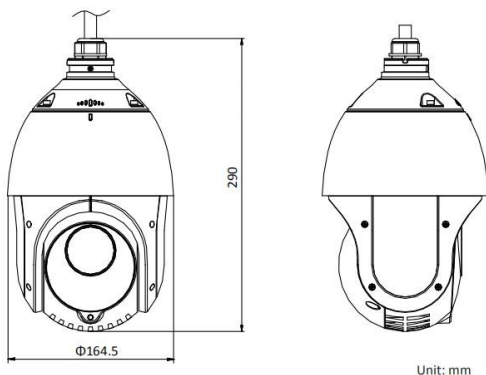

Dimensions (mm)

Order Model

LXIPPTZ25X2

Camera	
Image Sensor	1/2.8" HD progressive scan CMOS
Effective Pixels	1920(H)×1080(V)
Signal System	PAL/NTSC
	Color 0.005 Lux @(F1.6, AGC ON)
	B/W 0.001Lux @(F1.6, AGC ON)
Minimum Illumination	
	0 Lux with IR
	Auto/Manual/ATW (Auto-Tracking White Balance)/Indoor/Outdoor/Fluorescent
White Balance	Lamp/Sodium Lamp
AGC	Auto/Manual
BLC	ON/OFF
HLC	Support
Smart defog	Support
WDR	120dB
Shutter Time	1-1/10,000s
Day& Night	ICR
Digital Zoom	16X
Privacy Mask	24 programmable privacy masks; optional multiple colors and mosaics
Auto Focus	Auto / Semi-automatic / Manual
Lens	
Focal Length	4.8 mm to 120 mm, 25× optical zoom
Zoom Speed	Approx. 3.6 s (optical lens, wide-tele)
	Horizontal field of view 57.6° to 2.5° (Wide-Tele)
	Vertical field of view 34.4° to 1.4° (Wide-Tele)
	Diagonal field of view 64.5° to 2.9° (Wide-Tele)
Field of View	
Minimum Working Distance	10-1,500mm(Wide-Tele)
Aperture Range	F1.6 to F3.5
Pan & Tilt	
Pan Range	360°endless
	Configurable, from 0.1°/s to 80°/s,
Pan Speed	Preset speed 80°/s
Tilt Range	-15°-90° (Auto Flip)
	Configurable, from 0.1°/s to 80°/s,
Tilt Speed	Preset speed 80°/s
Proportional Zoom	Rotation speed can be adjusted automatically according to zoom multiples
Number of Preset	300
Patrol	8 patrols, up to 32 presets per patrol
Pattern	4 pattern scans, record time over 10 minutes for each scan
Power-off Memory	Support
	Preset/Pattern Scan/Patrol Scan/Auto Scan/Tilt Scan/Random Scan/Frame
Park Action	Scan/Panorama Scan
PTZ Position Display	ON/OFF
Infrared	
IR Distance	100m
IR irradiation angle	Adjustable by zoom
Input & Output	
Audio Input	1-ch audio input
Audio Output	1-ch audio output
Network	
Ethernet	10Base -T, /100Base-TX, RJ45 Connector
Max.Image Resolution	1920×1080
Main Stream	50Hz 25fps (1920×1080, 1280×960, 1280×720), 50fps (1280×960, 1280×720); 60Hz 30fps(1920×1080, 1280×960, 1280×720), 60fps (1280×960, 1280×720)
	50Hz 25fps(704×576, 640×480, 352×288); 60Hz 30fps(704×480, 640×480, 352×240)
Sub Stream	
	50Hz 25fps(1920×1080, 1280×960, 1280×720, 704×576, 640×480, 352×288)
Third Stream	60Hz 30fps(1920×1080, 1280×960, 1280×720, 704×576, 640×480, 352×288)
	Main Stream H.265+/H.265/H.264+/H.264
	Sub-Stream H.265/H.264/MJPEG
Third Stream	H.265/H.264/MJPEG
Video Compression	
ROI encoding	Support 4 areas with adjustable levels
Audio Compression	G.711alaw/G.711ulaw/G.722.1/G.726/MP2L2/PCM
Audio Mode	OFF/Audio input/Audio output
Protocols	IPv4/IPv6, HTTP, HTTPS, 802.1x, Qos, FTP, SMTP, UPnP, SNMP, DNS, DDNS, NTP, RTSP, RTCP, RTP, TCP, UDP, IGMP, ICMP, DHCP, PPPoE, Bonjour
No. of Simultaneous Users	Up to 20 users
Three-Stream	Support
Mini SD Card	Built-in memory card slot, support Micro SD/SDHC/SDXC, up to 256 GB
User/Host Level	Up to 32 users, 3 levels Administrator, Operator and User
Security Measures	User authentication (ID and PW), host authentication (MAC address)
Hik-Connect	Support
General	
Power Supply	12VDC, PoE+
Power Consumption	Max. 18 W (Max. 7 W for IR)
Working	-30 °C-65°C(-22°F-149°F)(outdoor)
Temperature/Humidity	90%orless
	IP66 standard (outdoor dome)
	TVS 4,000V lightning protection, surge protection and voltage transient
Protection Level	protection
Material	ADC 12, PC, PC+10%GF
Dimensions	Φ 164.5 mm × 290 mm (Φ 6.48" × 11.42")
Weight (approx.)	Approx. 2 kg (4.41 lb)