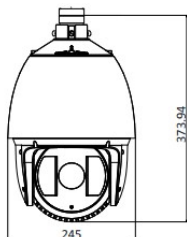

Dimensions

Unit: mm

Order Model

LXIPPTZ25X2IR

Optional Brackets

Bracket-PTZPM

Bracket-PTZW

Camera	
Image Sensor	1/2.8" Progressive Scan CMOS
Effective Pixels	1920(H)x1080(V)
Signal System	PAL/NTSC
Minimum Illumination	Color : 0.05 lux (F1.6, AGC On) B/W : 0.01 lux (F1.6, AGC On) 0 lux with IR
White Balance	Auto/Manual/ATW/Indoor/Outdoor/Daylight lamp/Sodium lamp
AGC	Auto/Manual
BLC	ON/OFF
HLC	Support
Smart defog	Support
WDR	120dB
Shutter Time	1/1 s to 1/30,000 s
Day& Night	ICR
Digital Zoom	16X
Privacy Masking	24 privacy masks programmable
Auto Focus	Auto / Semi-automatic / Manual
Lens	
Focal Length	4.5 mm to 112.5 mm, 25x Optical
Zoom Speed	Approx.3.7s(Optical Wide-Tele)
Angle of View	Horizontal field of view: 61.4° to 2.7° (wide-tele) Vertical field of view: 40.7° to 1.7° (wide-tele) Diagonal field of view: 70.0° to 3.2° (wide-tele)
Minimum Working Distance	10-1500mm(Wide-Tele)
Aperture Range	F1.6-F4.0
Pan & Tilt	
Range	Pan: 360° endless
Speed	Pan Speed: Configurable, from 0.1° /s to 210° /s, Preset Speed: 280° /s Tilt Speed: Configurable, from 0.1° /s to 150° /s, Preset Speed: 250° /s Rotation speed can be adjusted automatically according to zoom multiples
Proportional Zoom	
Number of Preset	300
Patrol	8 patrols, up to 32 presets per patrol
Pattern	4 patterns, with the recording time not less than 10 minutes per pattern
Power loss recovery	Support
Park Action	Preset/Patrol/Pattern/Pan scan/Tilt scan/Random scan/Frame scan/Panorama scan
PTZ Position Display	ON/OFF
Freeze Frame	Support
Smart Detection	Intrusion Detection, Line Crossing Detection, Region Entrance Detection, Region Exiting
Smart Tracking	Detection, Face Detection, Audio Exception Detection
Smart Record	Manual Tracking, Auto Tracking, Event Tracking
Smart Record	ANR (Automatic Network Replenishment), Dual-VCA
Infrared	
IR irradiation distance	655ft
IR irradiation angle	Adjustable by zoom
Alarm	
Alarm I/O	7/2
Alarm Actions	Preset, patrol, pattern, SD/SDHC card recording, relay output, notification on client
Input & Output	
Monitor Output	1.0Vp-p / 75Ω, NTSC (or PAL) composite, BNC
Audio Input	1 Mic in/Line in interface; Line input: 2-2.4V[p-p]; output impedance: 1KΩ,±10%
Audio Output	1 Audio output interface; Line level, impedance: 600Ω
Network	
Ethernet	10Base-T, /100Base-TX, RJ45 Connector
Max. Image Resolution	1920x1080
Main Stream	50Hz: 25fps(1920x1080), 25fps(1280x960), 25fps(1280x720) 60Hz: 30fps(1920x1080), 30fps(1280x960), 30fps(1280x720)
Image Compression	H.264/MPEG/MPEG4, H.264 encoding with Baseline/Main/High profile
ROI encoding	Support 24 areas with adjustable levels
Audio Compression	G.711ulaw/G.711alaw/G.726/MP2L2/G.722
Protocols	IPv4/IPv6, HTTP, HTTPS, 802.1X, QoS, FTP, SMTP, UPnP, SNMP, DNS, DDNS, NTP, RTSP, RTP, TCP, UDP, IGMP, ICMP, DHCP, PPPoE
No. of Simultaneous Users	Up to 20 users
Three-Stream	Support
Mini SD Card	Support up to 128GB Micro SD/SDHC/SDXC card. Support Edge recording
User/Host Level	Up to 32 users, 3 Levels: Administrator, Operator and User
Security Measures	User authentication (ID and PW), Host authentication (MAC address), IP address filtering
Client GUI	
Camera Control	Pan/Tilt, Zoom, Focus, Click centering, Zoom by mouse dragging, Iris, preset calling and programming, auto mode
Date & Time Display	Time: Week: Date, 6 formats on the Client
Client	Support IVMS-4200
Web Browser	IE 7+, Chrome 18+, Firefox 5.0+, Safari 5.02+
General	
RS-485 Protocols	HiKVISION, Pelco-P, Pelco-D, self-adaptive
Power Supply	24 VAC & Hi-PoE
Power Consumption	Max.60W
Working Temperature	-40° F ~ 149° F
Protection Level	IP66, TVS 4,000V lightning protection, surge protection, voltage transient protection
Mounting	Various mounting modes optional
Dimensions	Ø9.65"×14.712
Weight (approx.)	13.22lbs