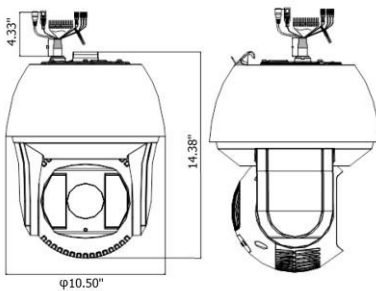

Dimensions

Camera	
Image Sensor	1/1.9" HD CMOS sensor
Effective Pixels	1920(H)x1080(V)
Signal System	PAL/NTSC
Minimum Illumination	F1.5, 50IRE, AGC On: Color: 0.002 lux, B/W : 0.0002 lux, 0 lux with IR
White Balance	Auto/Manual/ATW/Indoor/Outdoor/Daylight lamp/Sodium lamp
AGC	Auto/Manual
BLC	ON/OFF
HLC	Support
Smart defog	Support
WDR	120dB
Shutter Time	50Hz: 1~1/30,000s; 60Hz: 1~1/30,000s
Day& Night	ICR
Digital Zoom	16X
Privacy Masking	24 privacy masks programmable; optional multiple colors and mosaics
Auto Focus	Auto / Semi-automatic / Manual
Lens	
Focal Length	5.7-205.2, 36x
Zoom Speed	Approx.7.4s(Optical Wide-Tele)
Angle of View	58.7-2.0 degree (Wide-Tele)
Minimum Working Distance	10-1500mm(Wide-Tele)
Aperture Range	F1.5~F4.5
Pan & Tilt	
Range	Pan: 360° endless; Tilt: -20° ~90° (Auto Flip)
Speed	Pan Manual Speed: 0.1° ~160° /s, Pan Preset Speed: 240° /s; Tilt Manual Speed: 0.1° ~120° /s, Tilt Preset Speed: 200° /s
Proportional Zoom	Rotation speed can be adjusted automatically according to zoom multiples
Number of Preset	300
Patrol	8 patrols, up to 32 presets per patrol
Pattern	4 patterns, with the recording time not less than 10 minutes per pattern
Power loss recovery	Support
Park Action	Support
PTZ Position Display	Support
Freeze Frame	Support
Smart-tracking	Manual / Panorama / Intrusion trigger / Line crossing trigger / Region entrance trigger / Region exiting trigger; Smart tracking when patrol between multiple scenarios
Wiper	Optional
Infrared	
IR irradiation distance	655ft
IR irradiation angle	Adjustable by zoom
Alarm	
Alarm I/O	7/2
Alarm Actions	Preset, patrol, pattern, SD/SDHC card recording, relay output, notification on client
Input & Output	
Monitor Output	1.0Vp-p / 75Ω, NTSC (or PAL) composite, BNC
Audio Input	1 Mic in/Line in interface; Line input: 2-2.4V(p-p); output impedance: 1KΩ,±10%
Audio Output	1 Audio output interface; Line level, impedance: 600Ω
Network	
Ethernet	10Base -T, /100Base-TX, Rj45 Connector
Max. Image Resolution	1920x1080
Main Stream	50Hz: 25fps(1920x1080), 25fps(1280x960), 25fps(1280x720) 60Hz: 30fps(1920x1080), 30fps(1280x960), 30fps(1280x720)
Sub Stream	50Hz: 25fps(704x576), 25fps(352x288), 25fps(176x144) 60Hz: 30fps(704x480), 30fps(352x240), 30fps(176x120)
Third Stream	50Hz: 25fps(1920x1080, 1280x960, 1280x720, 704x576, 352x288, 176x144) 60Hz: 30fps(1920x1080, 1280x960, 1280x720, 704x480, 352x240, 176x120)
Image Compression	H.264/MPEG/MPEG4, H.264 encoding with Baseline/Main/High profile
ROI encoding	Support 24 areas with adjustable levels
Audio Compression	G.711ulaw/G.711alaw/G.726/MP2L2/G.722
Protocols	
No. of Simultaneous Users	Up to 20 users
Three-Stream	Support
Mini SD Card	Support up to 128GB Micro SD/SDHC/SDXC card. Support Edge recording
User/Host Level	Up to 32 users, 3 Levels: Administrator, Operator and User
Security Measures	User authentication (ID and PW), Host authentication (MAC address), IP address filtering
Client GUI	
Camera Control	Pan/Tilt, Zoom, Focus, Click centering, Zoom by mouse dragging, Iris, preset calling and programming, auto mode
Date & Time Display	Time: Week: Date, 6 formats on the Client
Client	Support IVMS-4200
Web Browser	IE 7+, Chrome 18 +, Firefox 5.0 +, Safari 5.02 +
General	
RS-485 Protocols	HiKVISION, Pelco-P, Pelco-D, self-adaptive
Power Supply	24 VAC & Hi-PoE
Power Consumption	Max.60W
Working Temperature	-40° F ~ 149° F
Protection Level	IP66, IK10, TVS 6,000V lightning protection, surge protection, voltage transient protection
Mounting	Various mounting modes optional
Dimensions	Φ10.5"x14.4"
Weight (approx.)	17.6lbs