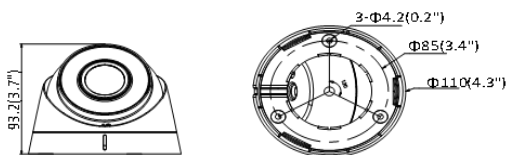

### Features

- 4.1MP, 2560 × 1440@20fps
- 2.8mm, 4mm, 6mm fixed Lens
- True WDR 120dB
- IR up to 100ft
- IP67 water-proof
- DC 12V, POE
- Support H.265+, H.265, H.264+, H.264
- Dual Stream
- 3D DNR (Digital Noise Reduction)

### Dimensions

Unit:mm(inch)

Sub-stream	50Hz: 25fps (640 × 480, 640 × 360, 320 × 240) 60Hz: 30fps (640 × 480, 640 × 360, 320 × 240)
Image Enhancement	BLC/3D DNR
Image Settings	Saturation, brightness, contrast, sharpness, AGC, white balance adjustable by client software or web browser
ROI	Support 1 fixed region for main stream and sub-stream
Day/Night Switch	Auto/Scheduled
<b>Network</b>	
Network Storage	NAS (NFS, SMB/CIFS)
Alarm Trigger	Motion detection, video tampering alarm, illegal login
Protocols	TCP/IP, ICMP, HTTP, HTTPS, FTP, DHCP, DNS, DDNS, RTP, RTSP, RTCP, PPPoE, NTP, UPnP, SMTP, SNMP, IGMP, 802.1X, QoS, IPv6 UDP, Bonjour
General Function	Anti-flicker, heartbeat, mirror, password protection, privacy mask, watermark, IP address filter
System Compatibility	ONVIF (Profile S, Profile G),ISAPI
<b>Interface</b>	
Communication Interface	1 RJ45 10M/100M self-adaptive Ethernet port
<b>General</b>	
Operating Conditions	-22 °F ~ 122 °F Humidity 95% or less (non-condensing)
Power Supply	12 VDC ± 25%, PoE (802.3af Class3)
Power Consumption	12 VDC, 0.4 A, Max: 5 W PoE: (802.3af, 36 V to 57 V), 0.2 A to 0.1 A, Max: 6.5 W
Weather Proof	IP67
IR Range	Up to 100ft
Dimensions	Camera: Ø 110 mm × 93.2 mm ( 4.3" × 3.7") Package: 150 mm × 150 mm × 141 mm (5.9" × 5.9" × 5.6")
Weight	Camera: approx. 350 g (0.8 lb.) With package: approx. 610 g (1.3 lb.)